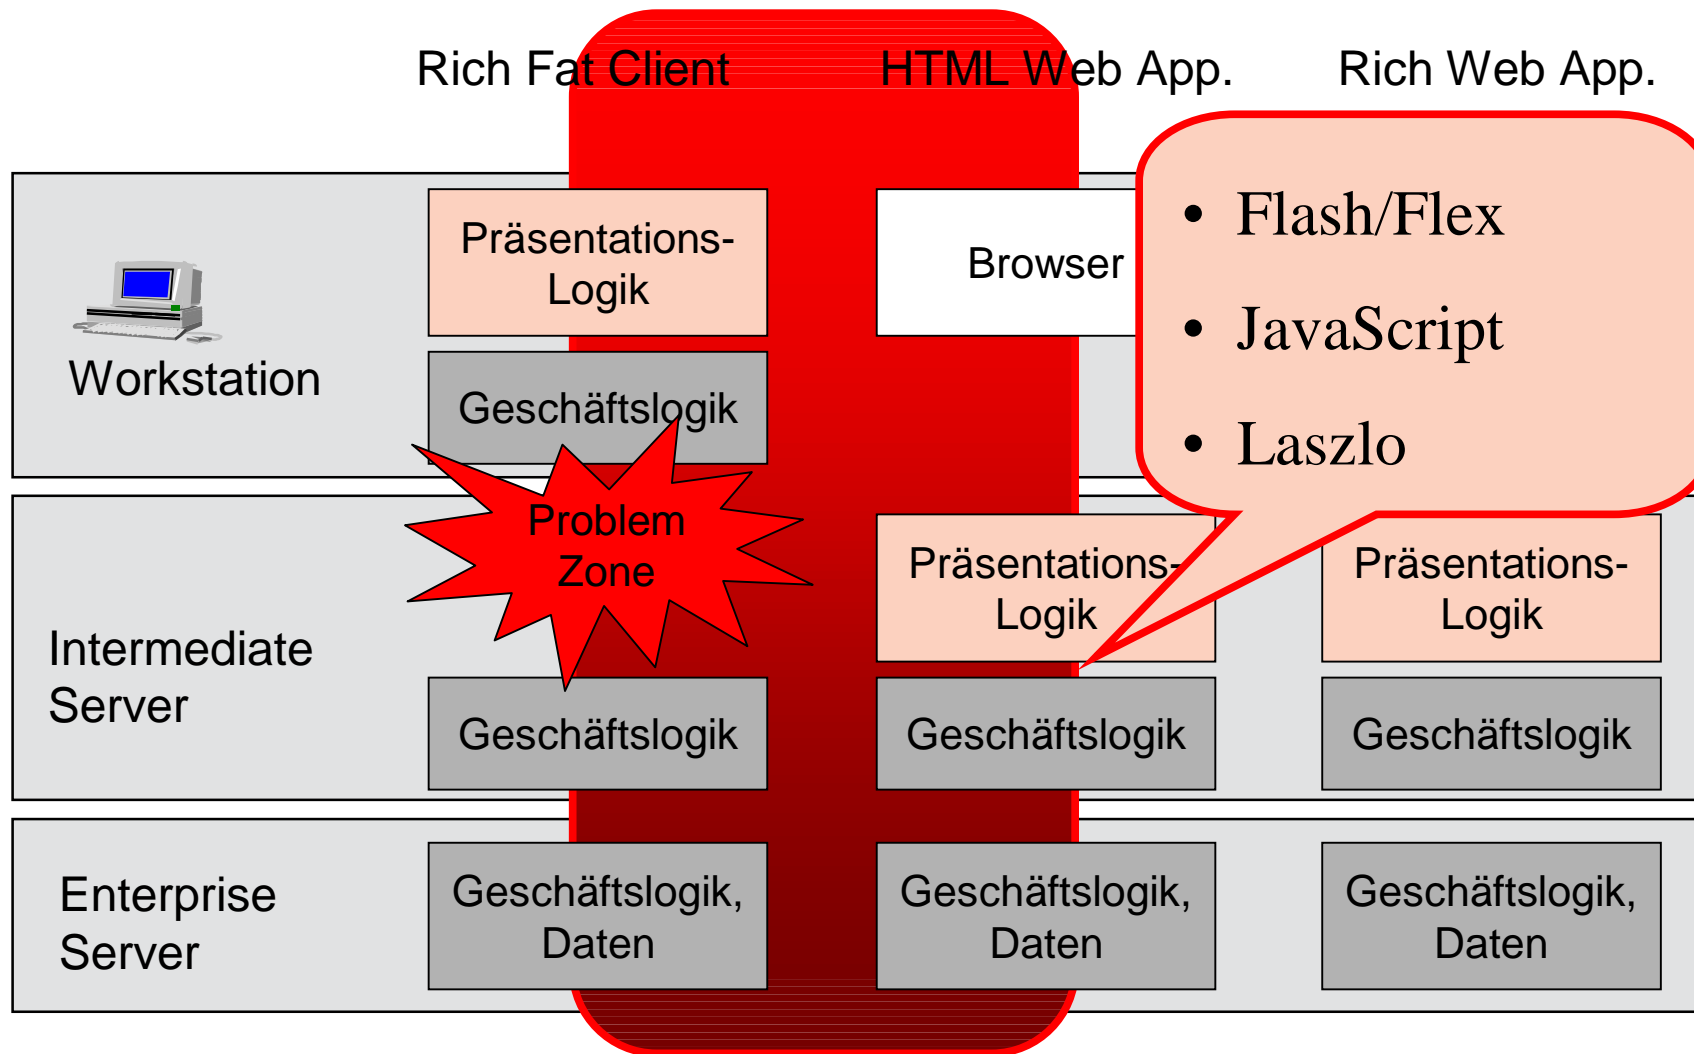

The screenshot displays the 'ULC Online Shop Application' running in Microsoft Internet Explorer. The browser's address bar shows the URL: <http://ulc-community.canoo.com/ULCOnlineShop/onlineShop.jsp>. The page features a navigation menu on the left with categories like 'PC/Server/Workstation', 'Thin Clients', and 'Servers'. The main content area is divided into several sections: 'Product List' showing a table of products with columns for Brand, Name, CHF, and Availability; 'Product Details' for a selected Compaq Evo D310 DT P4 2.4GHz 128MB XP-P; and a 'Shopping Cart' at the bottom left. The interface is powered by canoo.com.

- 😊 Standard-Elemente
- 😊 effiziente Benutzung
- 😊 einfache Installation

😞 keine, ausser für speziell hohe Anforderungen

Architekturen

Rich Fat Client Beispiele

- “klassische” Swing App.
- “klassische” SWT App.
- Eclipse RCP App.
- .NET Client

HTML Web App. Beispiele

Rich Web App. Beispiele

Hybride Beispiele I

Hybride Beispiele II

Technologien der Rich Web Ansätze

Java	ULC	Droplets	Nexaweb	RSWT	Casabac	Flex	Laszlo
Swing	x						
AWT+Prop.		x	x				
SWT				x			
JavaScript					x		
Flash						x	x