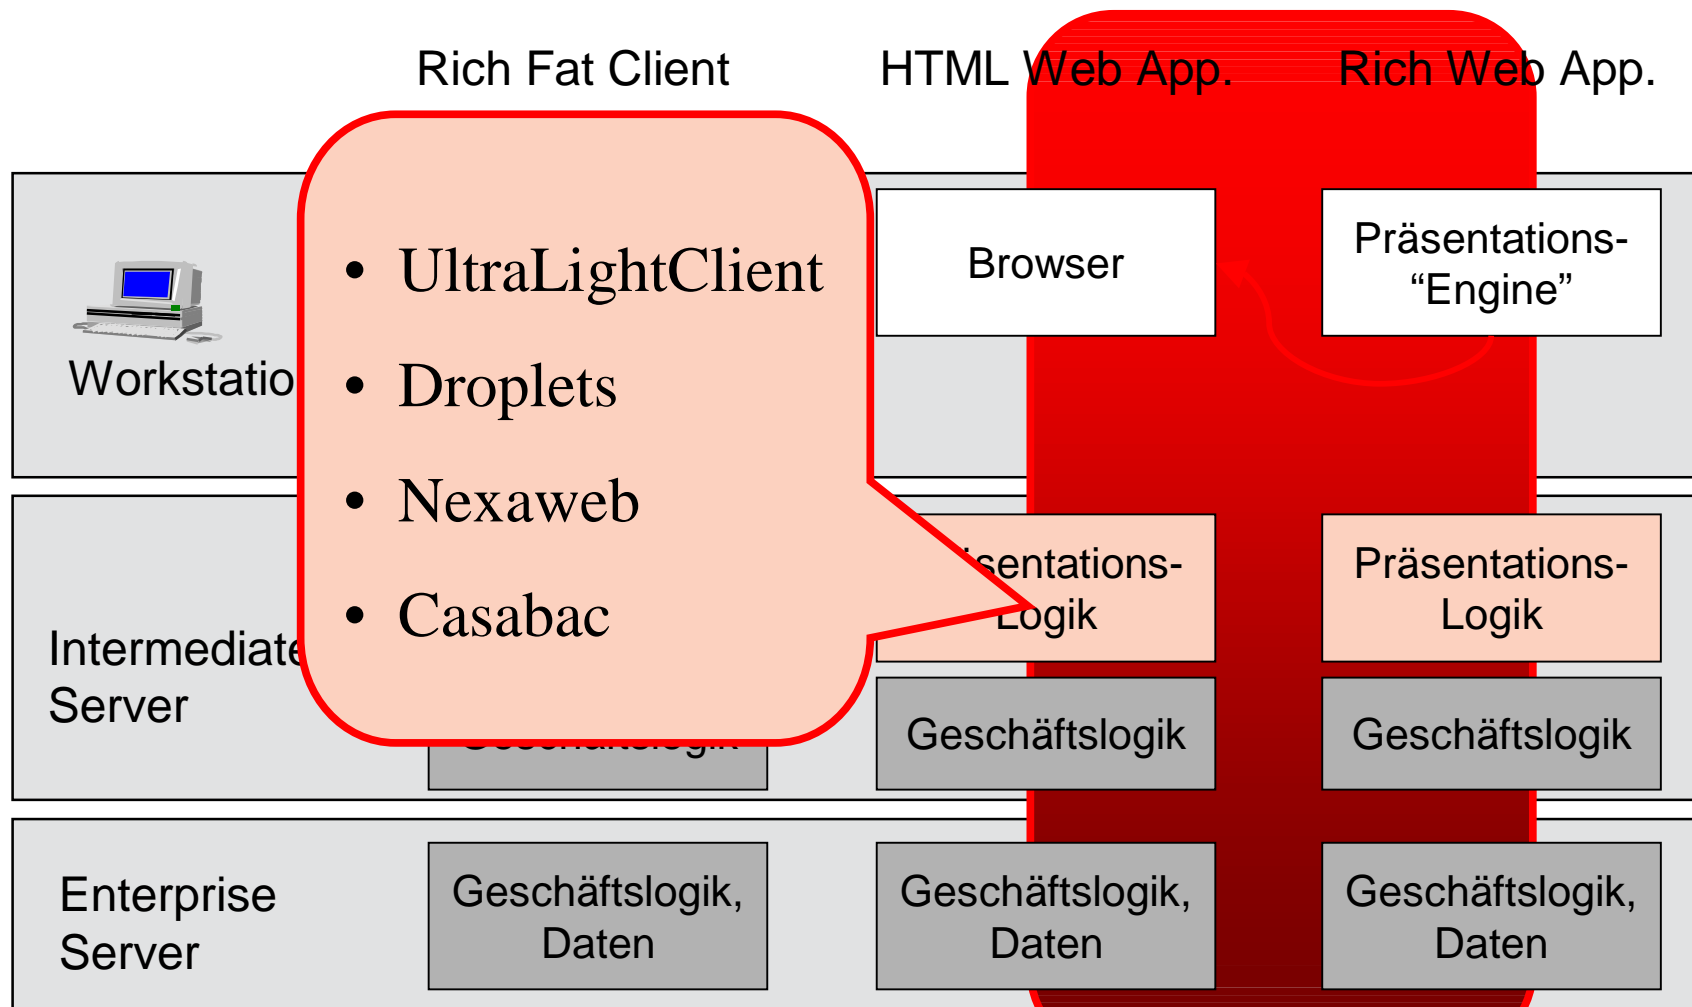

The screenshot displays the 'ULC Online Shop Application' running in Microsoft Internet Explorer. The browser's address bar shows the URL: <http://ulc-community.canoo.com/ULCOnlineShop/onlineShop.jsp>. The page features a navigation menu on the left with categories like 'PC/Server/Workstation', 'Thin Clients', and 'Servers'. The main content area is divided into several sections: 'Product List' showing a table of products with columns for Brand, Name, CHF, and Availability; 'Product Details' for a selected Compaq Evo D310 DT P4 2.4GHz 128MB XP-P; and a 'Shopping Cart' at the bottom left. The interface is powered by canoo.com.

- 😊 Standard-Elemente
- 😊 effiziente Benutzung
- 😊 einfache Installation

😞 keine, ausser für speziell hohe Anforderungen

Architekturen

Rich Fat Client Beispiele

- “klassische” Swing App.
- “klassische” SWT App.
- Eclipse RCP App.
- .NET Client

HTML Web App. Beispiele

Rich Web App. Beispiele

Hybride Beispiele I

Hybride Beispiele II

Technologien der Rich Web Ansätze

Java	ULC	Droplets	Nexaweb	RSWT	Casabac	Flex	Laszlo
Swing	x						
AWT+Prop.		x	x				
SWT				x			
JavaScript					x		
Flash						x	x