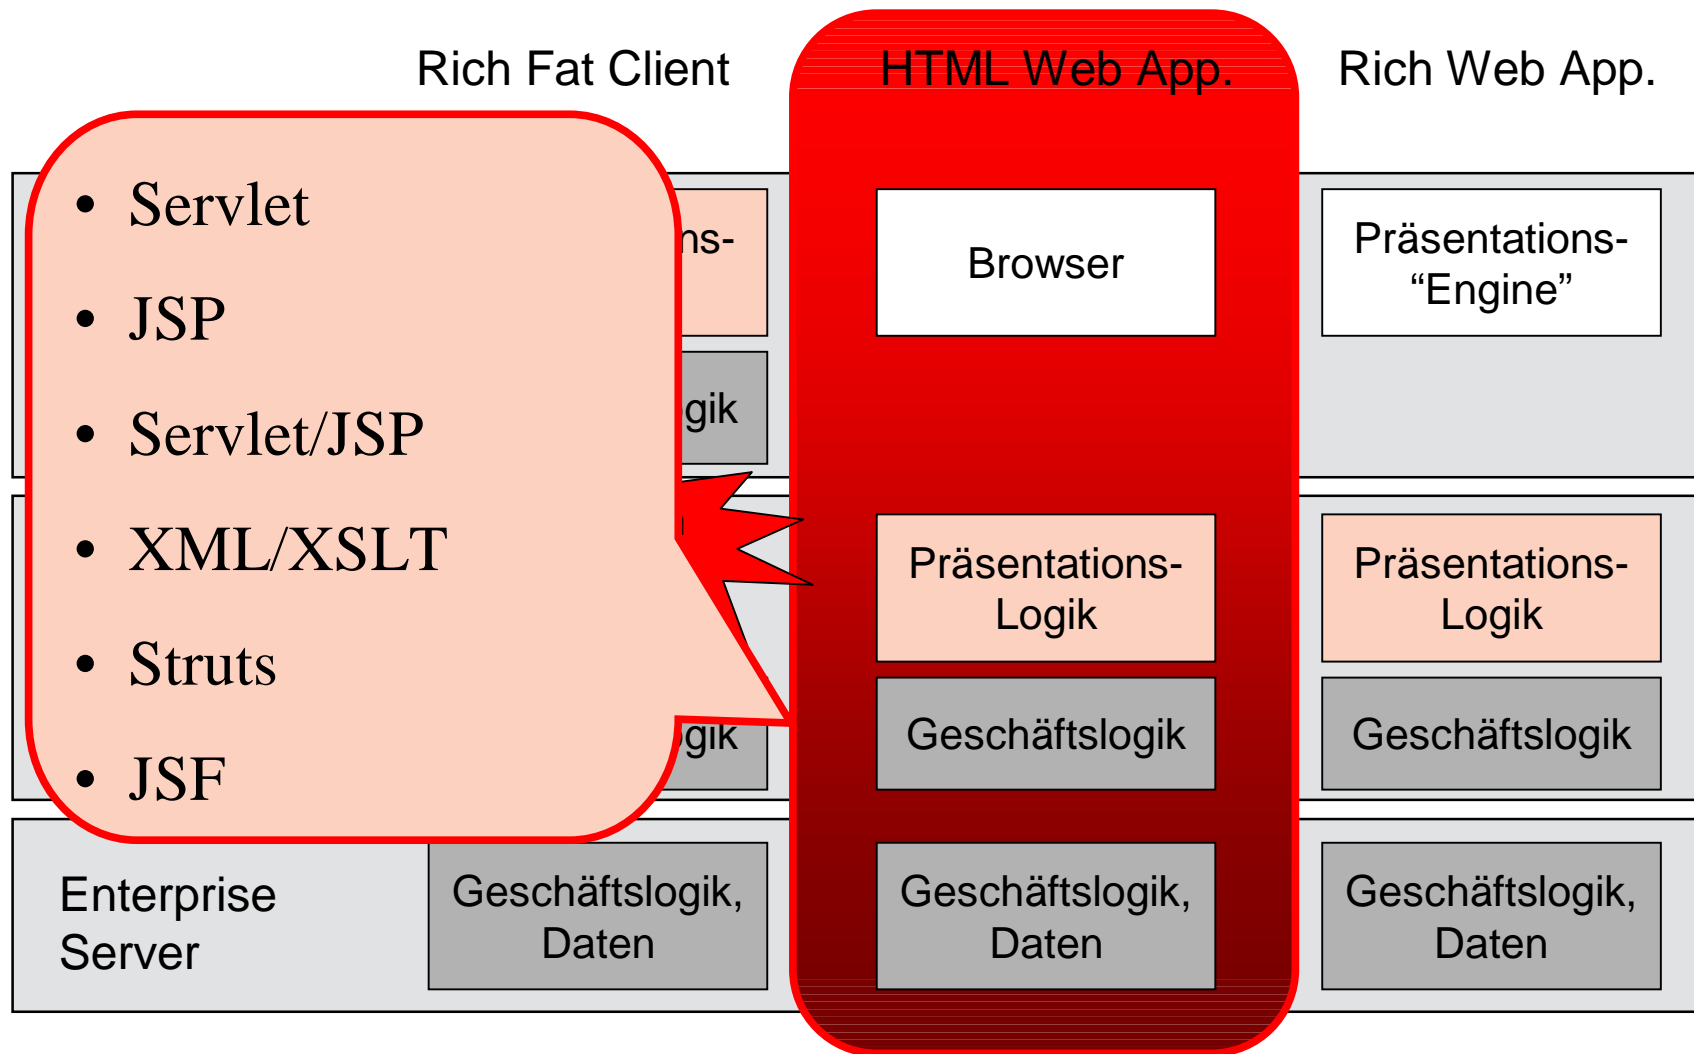

The screenshot displays the 'ULC Online Shop Application' running in Microsoft Internet Explorer. The browser's address bar shows the URL: <http://ulc-community.canoo.com/ULCOnlineShop/onlineShop.jsp>. The page features a navigation menu on the left with categories like 'PC/Server/Workstation', 'Thin Clients', and 'Servers'. The main content area is divided into several sections: 'Product List' showing a table of products with columns for Brand, Name, CHF, and Availability; 'Product Details' for a selected Compaq Evo D310 DT P4 2.4GHz 128MB XP-P; and a 'Shopping Cart' at the bottom left. The interface is powered by canoo.com.

- 😊 Standard-Elemente
- 😊 effiziente Benutzung
- 😊 einfache Installation

😞 keine, ausser für speziell hohe Anforderungen

Architekturen

Rich Fat Client Beispiele

- “klassische” Swing App.
- “klassische” SWT App.
- Eclipse RCP App.
- .NET Client

HTML Web App. Beispiele

Rich Web App. Beispiele

Hybride Beispiele I

Hybride Beispiele II

Technologien der Rich Web Ansätze

Java	ULC	Droplets	Nexaweb	RSWT	Casabac	Flex	Laszlo
Swing	x						
AWT+Prop.		x	x				
SWT				x			
JavaScript					x		
Flash						x	x