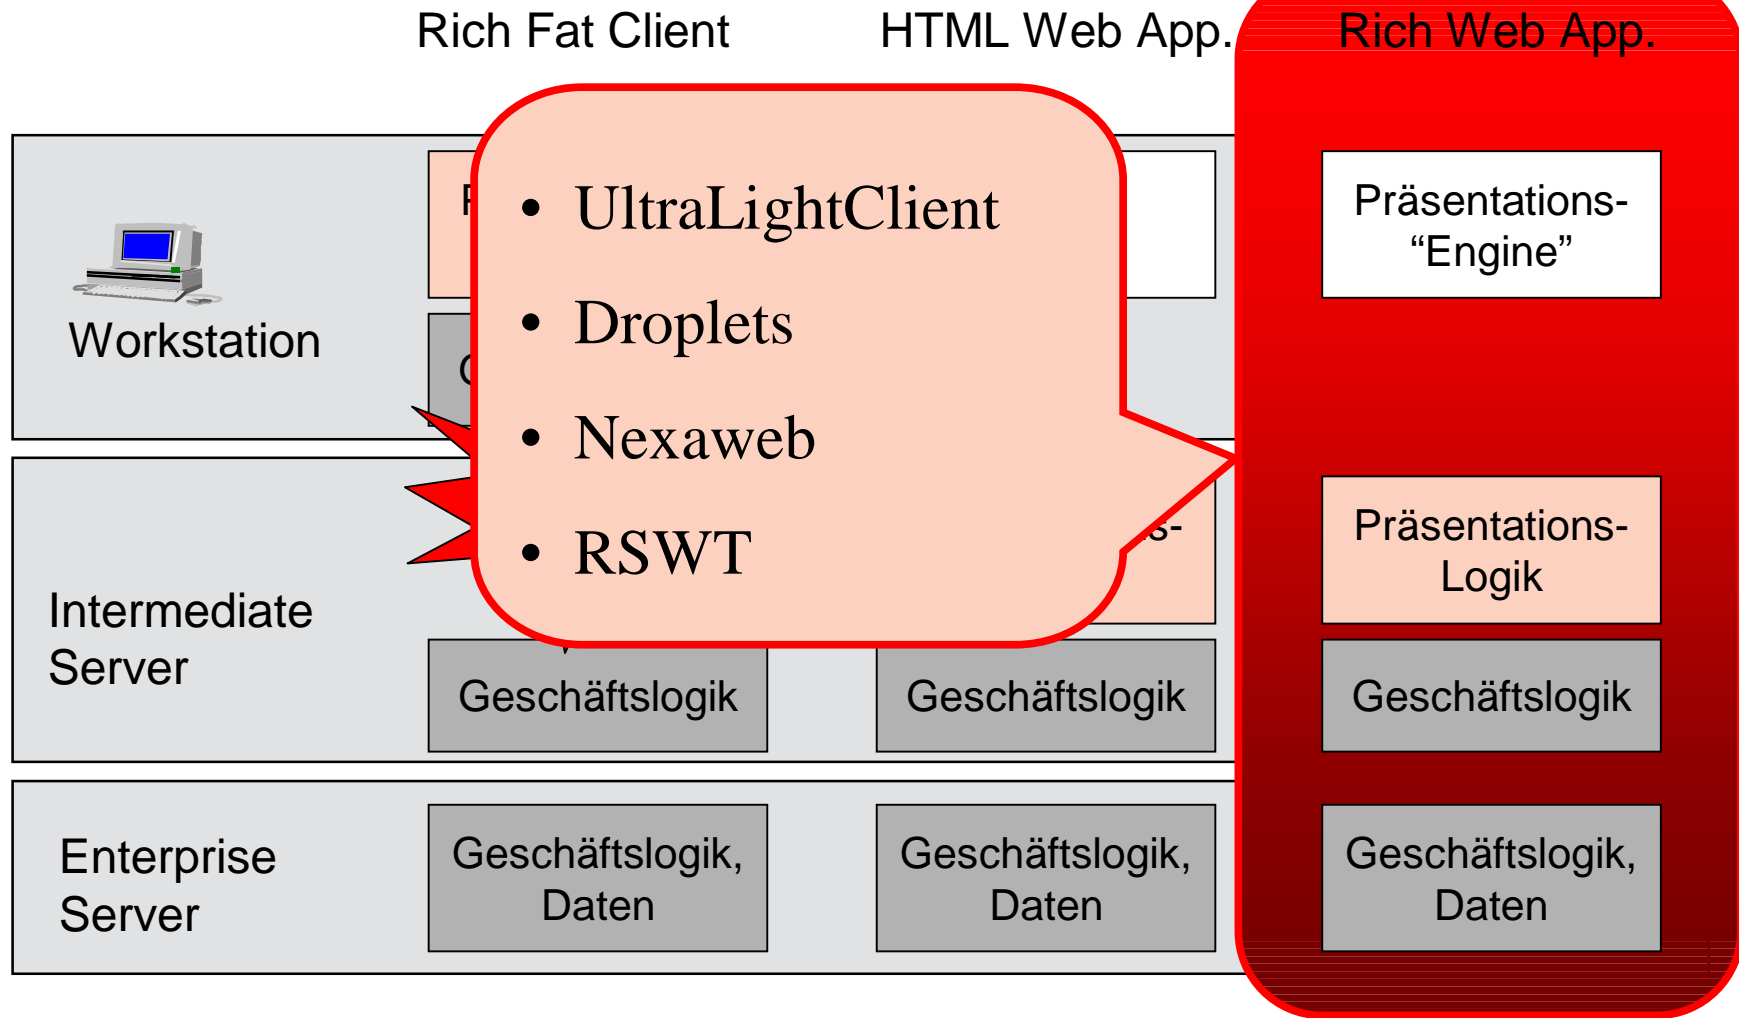

The screenshot displays the 'ULC Online Shop Application' running in Microsoft Internet Explorer. The browser's address bar shows the URL: <http://ulc-community.canoo.com/ULCOnlineShop/onlineShop.jsp>. The page features a navigation menu on the left with categories like 'PC/Server/Workstation', 'Thin Clients', and 'Servers'. The main content area is divided into several sections: 'Product List' showing a table of products with columns for Brand, Name, CHF, and Availability; 'Product Details' for a selected Compaq Evo D310 DT P4 2.4GHz 128MB XP-P; and a 'Shopping Cart' at the bottom left. The interface is powered by canoo.com.

- 😊 Standard-Elemente
- 😊 effiziente Benutzung
- 😊 einfache Installation

😞 keine, ausser für speziell hohe Anforderungen

Architekturen

Rich Fat Client Beispiele

- “klassische” Swing App.
- “klassische” SWT App.
- Eclipse RCP App.
- .NET Client

HTML Web App. Beispiele

Rich Web App. Beispiele

Hybride Beispiele I

Hybride Beispiele II

Technologien der Rich Web Ansätze

Java	ULC	Droplets	Nexaweb	RSWT	Casabac	Flex	Laszlo
Swing	x						
AWT+Prop.		x	x				
SWT				x			
JavaScript					x		
Flash						x	x