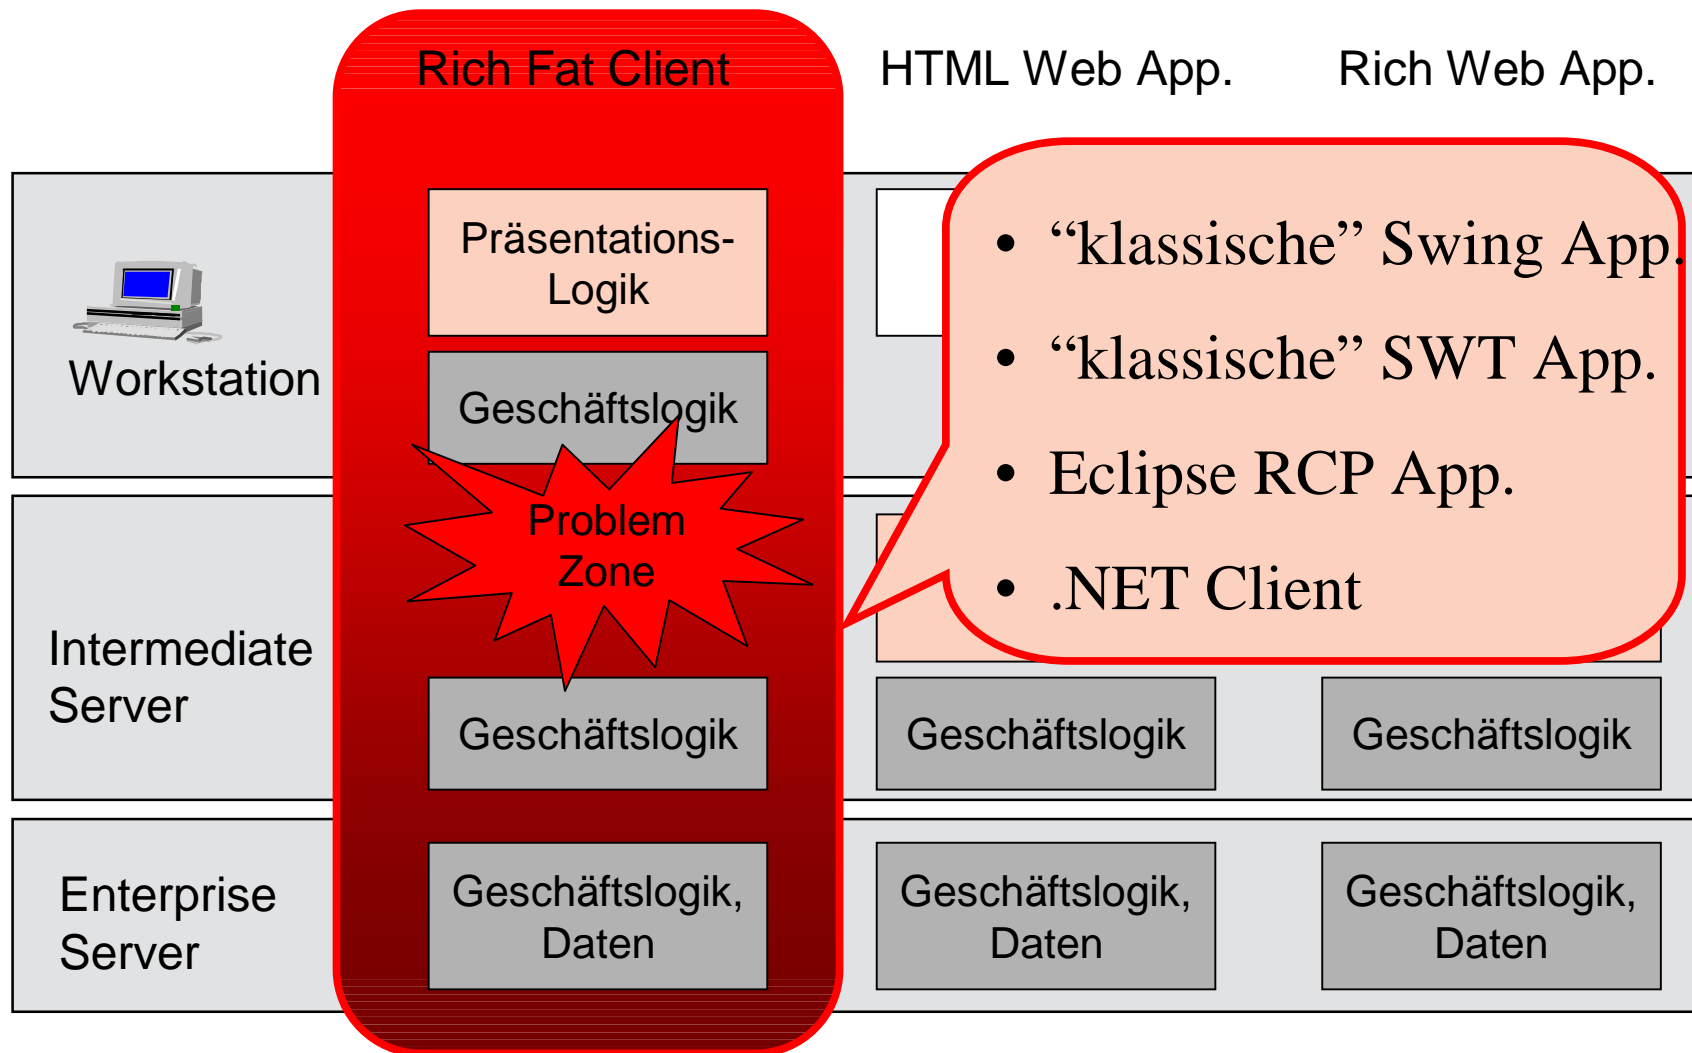

The screenshot displays the 'ULC Online Shop Application' running in Microsoft Internet Explorer. The browser's address bar shows the URL: <http://ulc-community.canoo.com/ULCOnlineShop/onlineShop.jsp>. The page features a navigation menu on the left with categories like 'PC/Server/Workstation', 'Thin Clients', and 'Servers'. The main content area is divided into several sections: 'Product List' showing a table of products with columns for Brand, Name, CHF, and Availability; 'Product Details' for a selected Compaq Evo D310 DT P4 2.4GHz 128MB XP-P; and a 'Shopping Cart' at the bottom left. The interface is powered by canoo.com.

- 😊 Standard-Elemente
- 😊 effiziente Benutzung
- 😊 einfache Installation

😞 keine, ausser für speziell hohe Anforderungen

Architekturen

Rich Fat Client Beispiele

- “klassische” Swing App.
- “klassische” SWT App.
- Eclipse RCP App.
- .NET Client