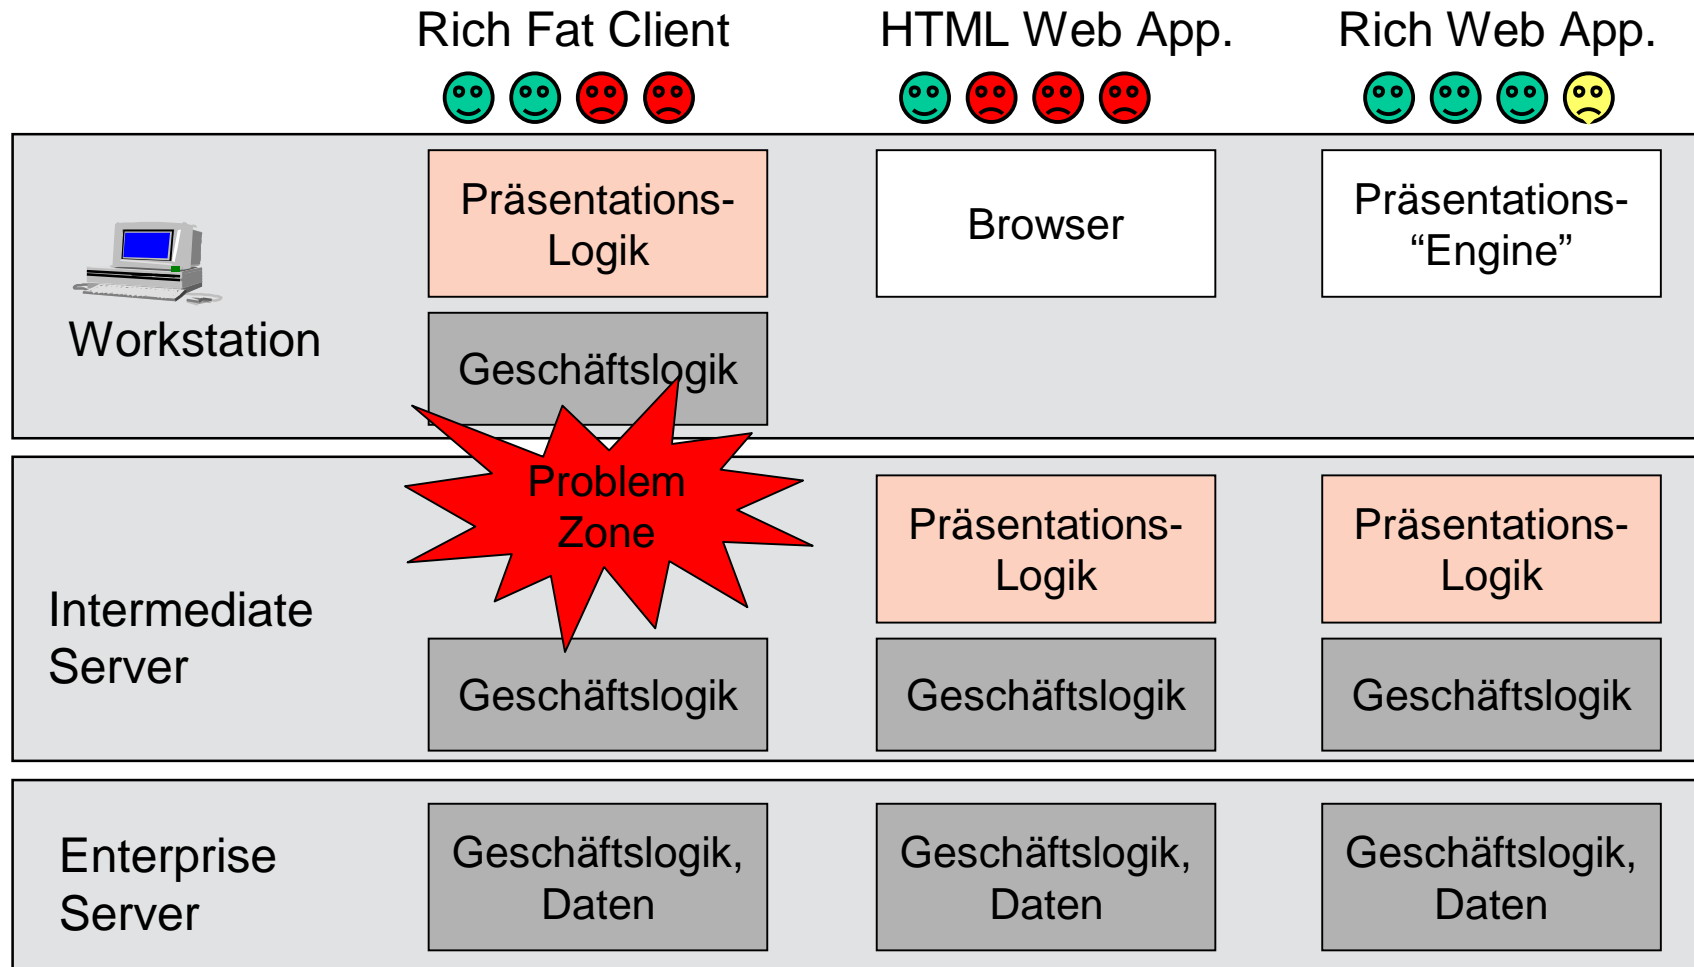

Architekturen